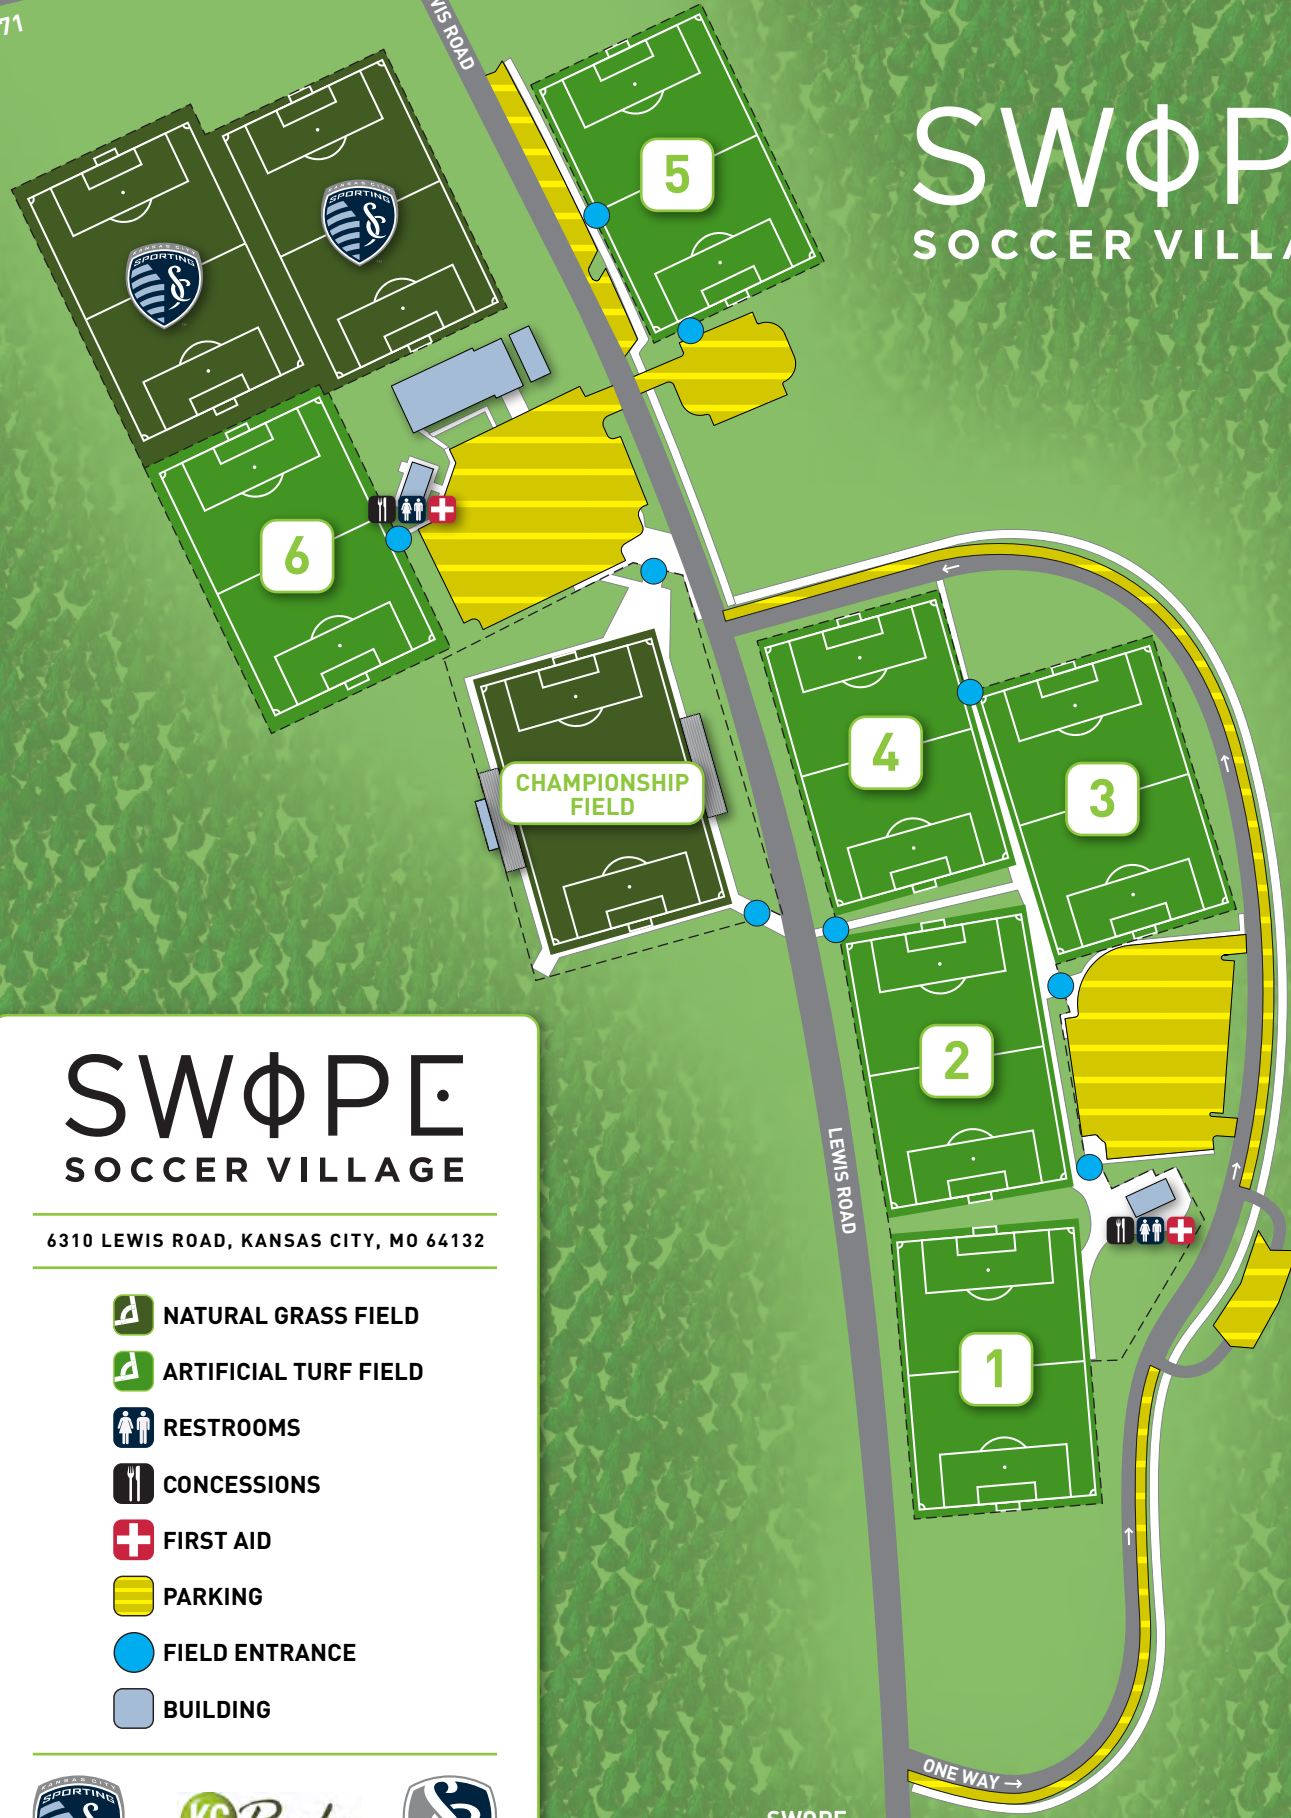

KANSAS CITY ZOO

63RD ST TRAFFICWAY

U.S. ROUTE 71

LEWIS ROAD

I-435

SWOPE

SOCCER VILLAGE

SWOPE

SOCCER VILLAGE

6310 LEWIS ROAD, KANSAS CITY, MO 64132

-  NATURAL GRASS FIELD
-  ARTIFICIAL TURF FIELD
-  RESTROOMS
-  CONCESSIONS
-  FIRST AID
-  PARKING
-  FIELD ENTRANCE
-  BUILDING

SWOPE POOL

ONE WAY →