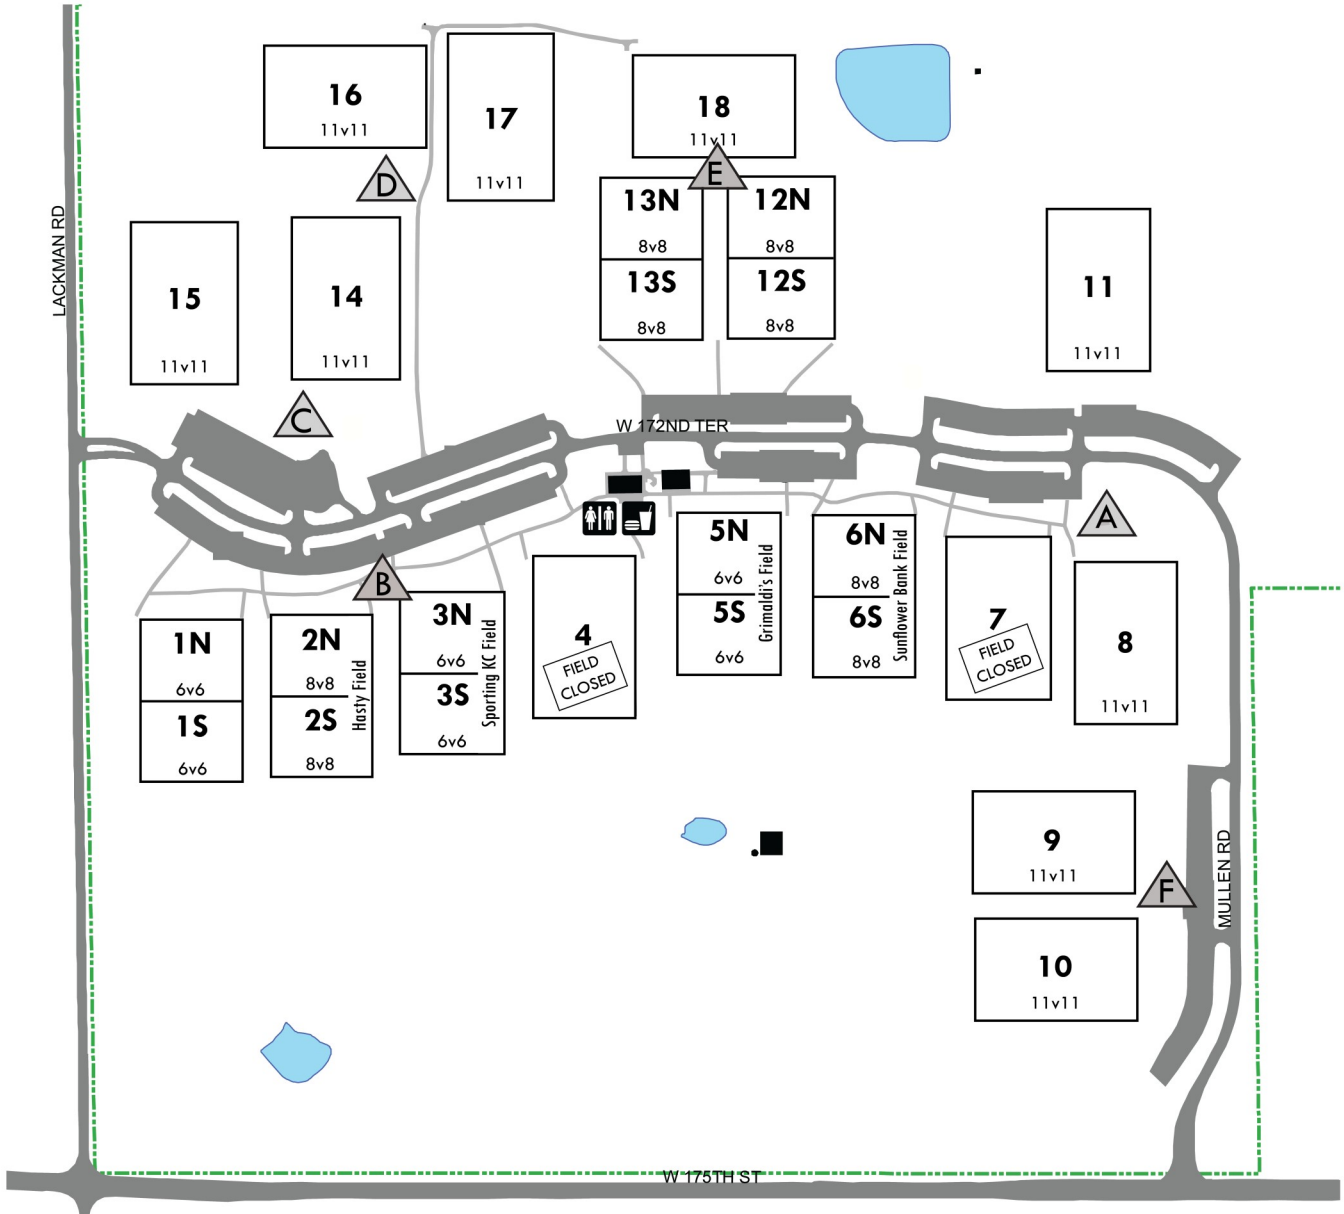

# HERITAGE SOCCER PARK

17255 Lackman Road, Olathe, Kansas

JOHNSON COUNTY  
PARK & RECREATION  
DISTRICT

www.jcprd.com

## Legend

- Athletic Field
- Building
- Road/Parking
- Lake/Stream
- Park Boundary

- ♿ Restroom
- ☺ Concessions
- ▲ Field Marshall Station