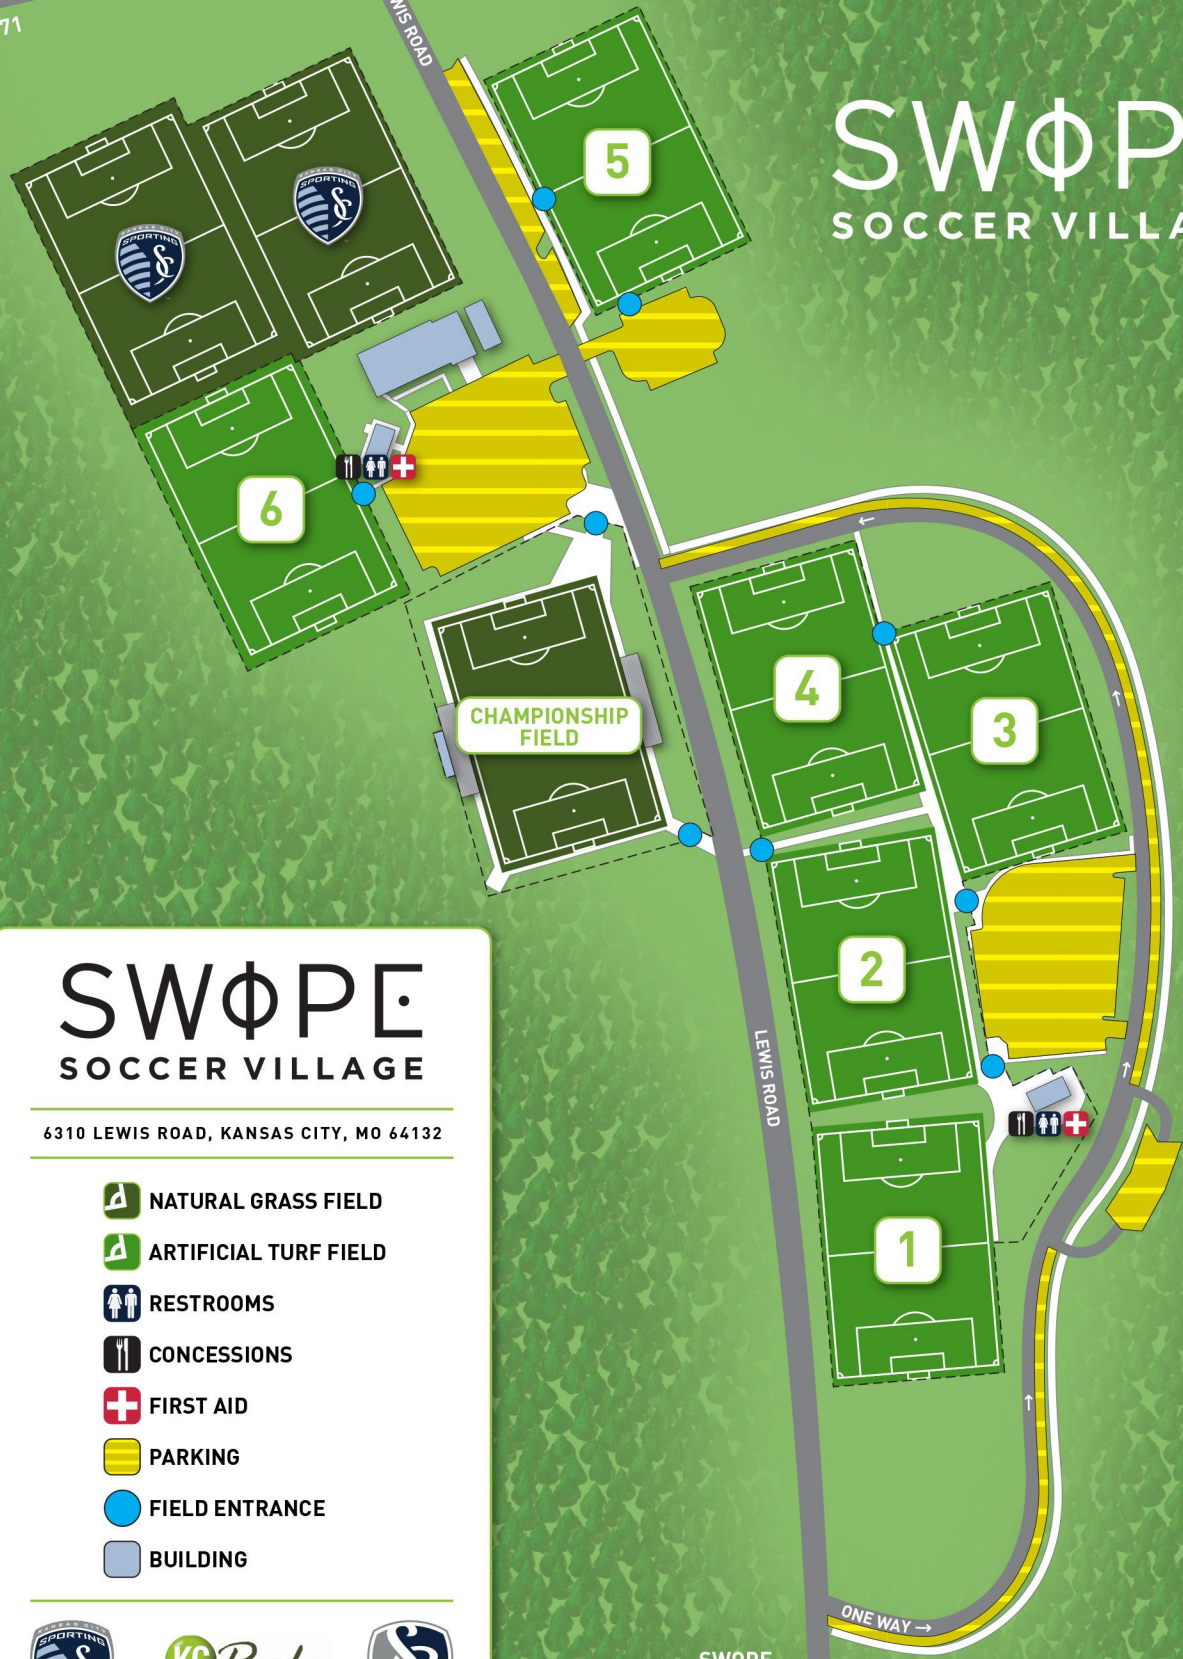

KANSAS CITY ZOO  
63RD ST TRAFFICWAY  
U.S. ROUTE 71

I-435

# SWOPE

SOCCER VILLAGE

# SWOPE

SOCCER VILLAGE

6310 LEWIS ROAD, KANSAS CITY, MO 64132

- NATURAL GRASS FIELD
- ARTIFICIAL TURF FIELD
- RESTROOMS
- CONCESSIONS
- FIRST AID
- PARKING
- FIELD ENTRANCE
- BUILDING

SWOPE POOL

ONE WAY