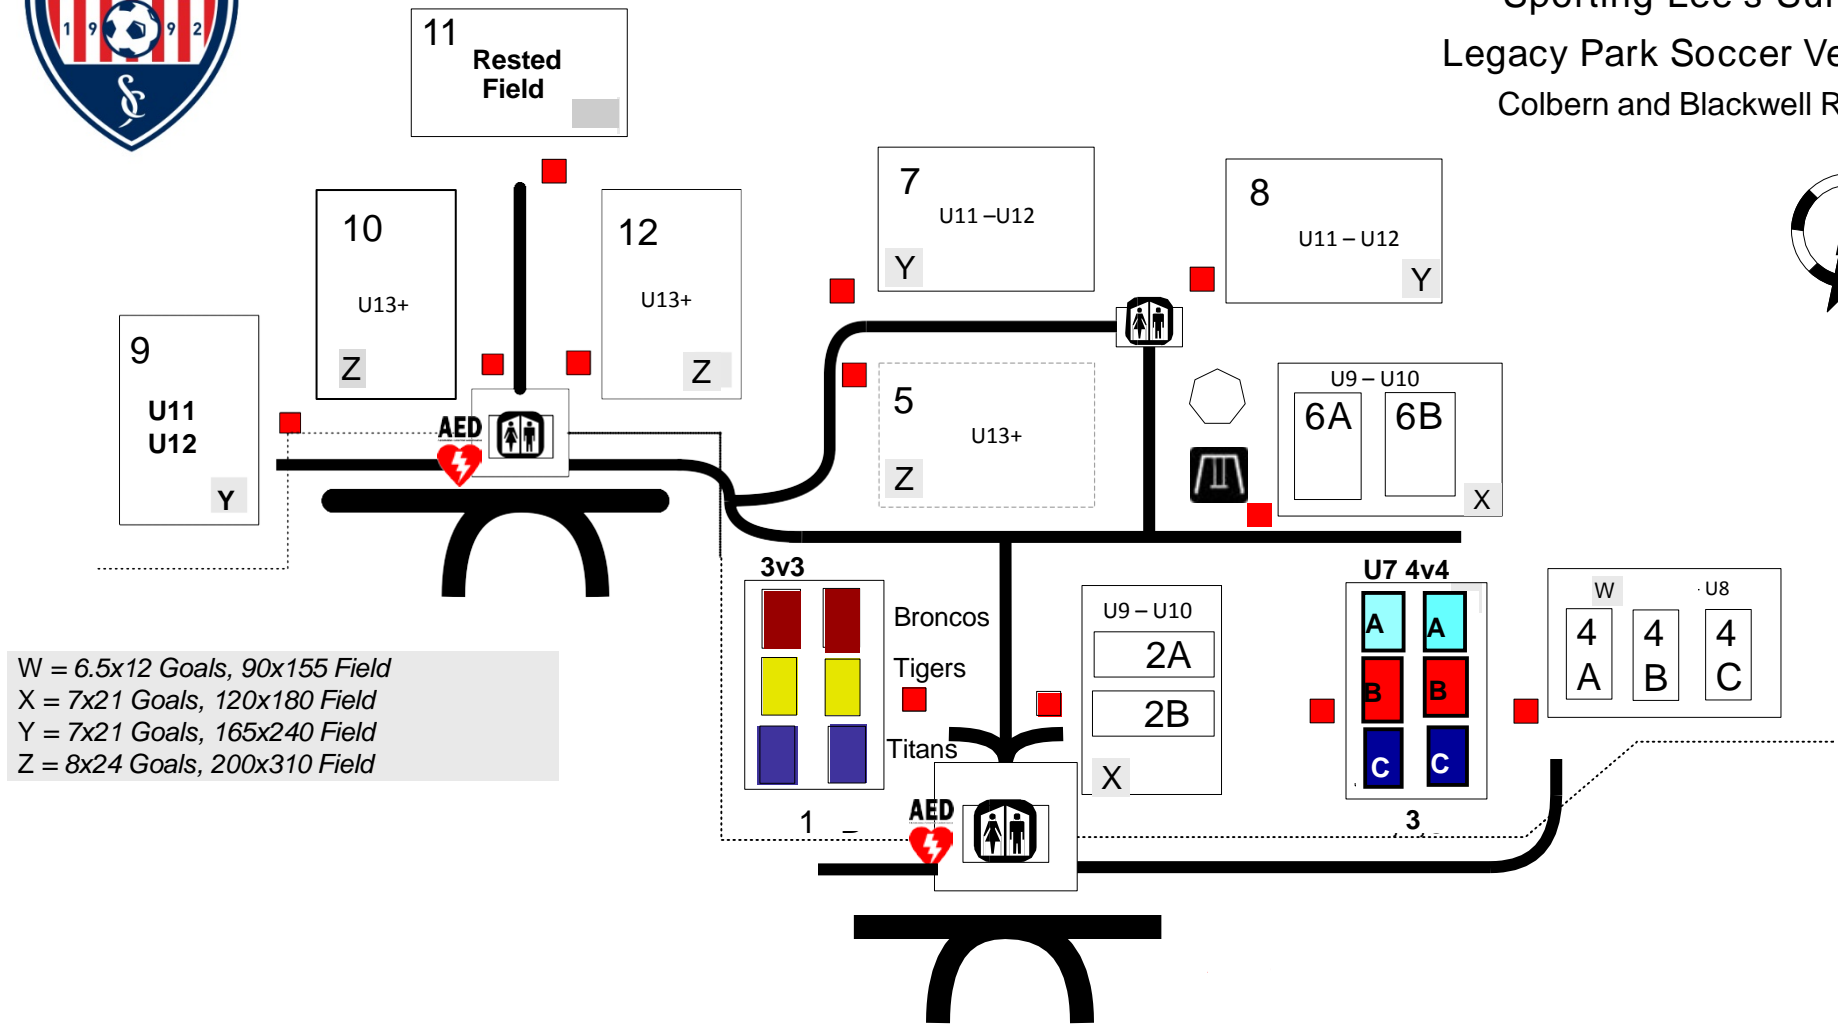

Sporting Lee's Summit
Legacy Park Soccer Venue
Colbern and Blackwell Roads

W = 6.5x12 Goals, 90x155 Field
 X = 7x21 Goals, 120x180 Field
 Y = 7x21 Goals, 165x240 Field
 Z = 8x24 Goals, 200x310 Field

■ Field Box

- AED Available in Both Concession Stand Breezeways**
- No pets allowed inside the fences**
- No warming up in the Penalty Areas**
- No smoking allowed in the park**
- Trainer Available on high volume days**